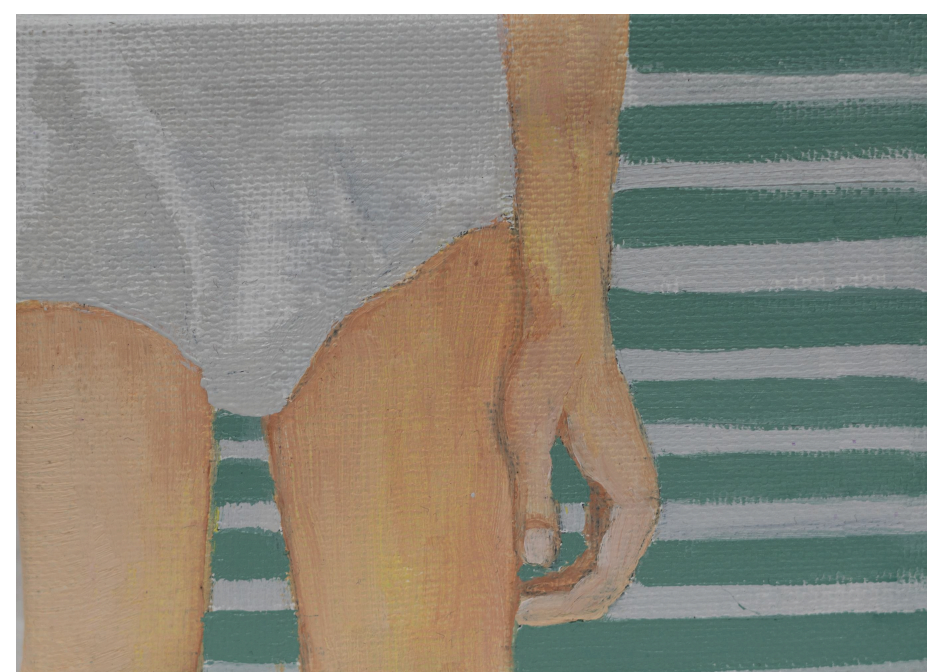

WE SHARED THE SPACE BETWEEN TOUCHES, 2025
acrylic, oil and oil pastel on canvas 27 x 22 x 1,8 cm / 10.63 x 8.74 in

I WORE YOUR HANDS LIKE JEWELRY, 2025
acrylic, oil and oil pastel on canvas 27 x 22 x 1,8 cm / 10.63 x 8.74 in