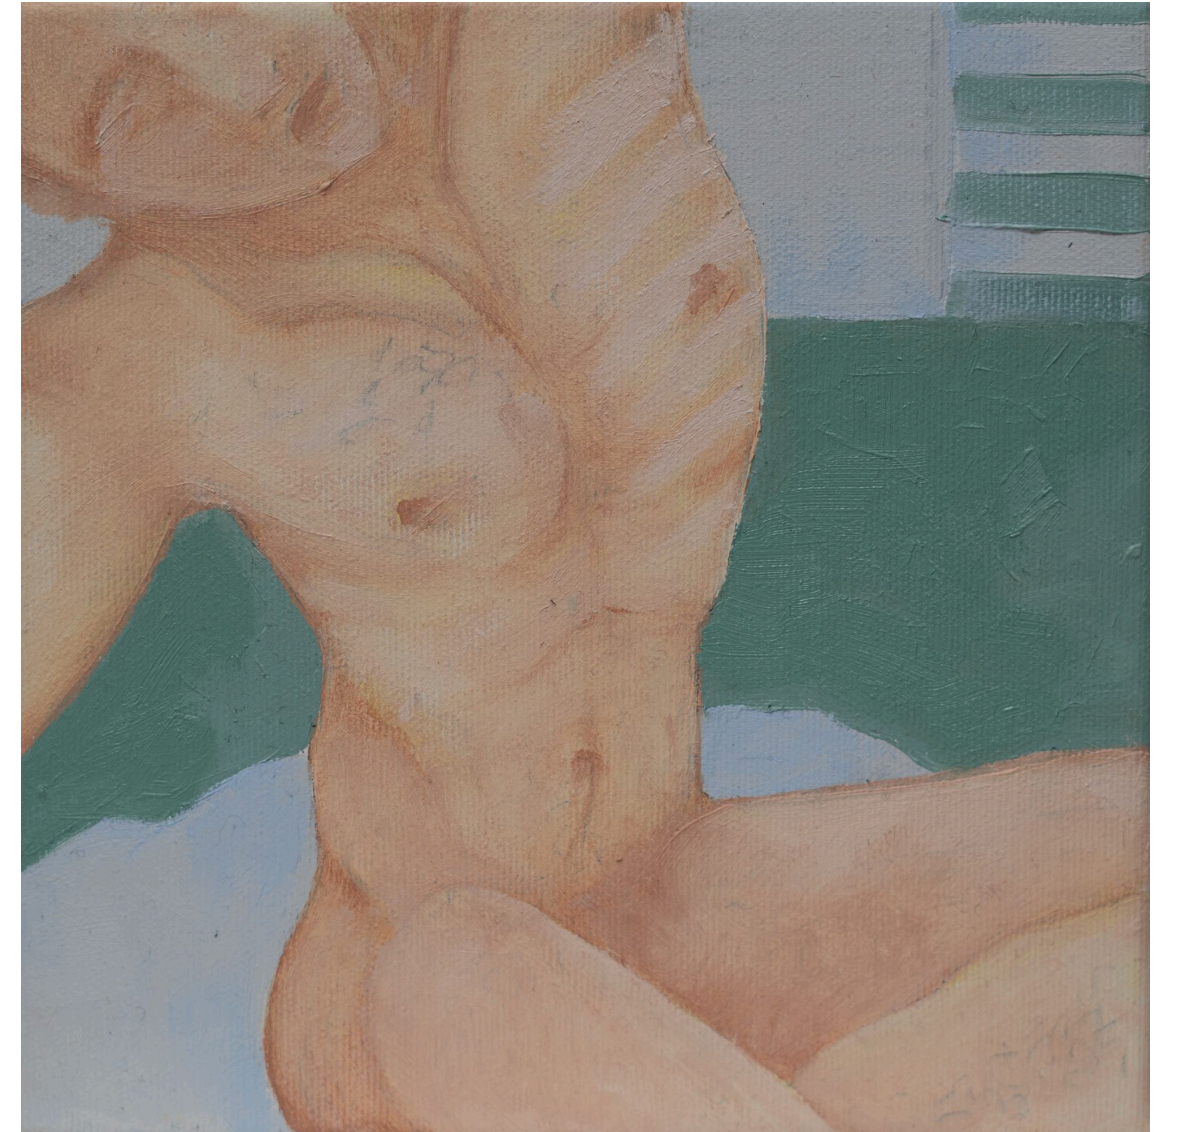

# Anna Voda

Body Poetry

TOO DANGEROUS TO LEAVE UNTOUCHED, 2025  
acrylic, oil and oil pastel on canvas, 130 x 160 x 4 cm / 51.18 x 62.99 in

WE HELD EACH OTHER NOT TO VANISH, 2025  
acrylic, oil and oil pastel on canvas, 130 x 160 x 4 cm / 51.18 x 62.99 in

YOU STOOD ACROSS THE ROOM LIKE A LINE, 2025  
acrylic, oil and oil pastel on canvas, 145 x 200 x 4 cm / 57.09 x 78.74 in

YOU SAID NOTHING — AND I BELIEVED YOU, 2025  
acrylic, oil and oil pastel on canvas, 145 x 200 x 4 cm / 57.09 x 78.74 in

I WORE YOUR ABSENCE, 2025  
acrylic, oil on canvas, 18 x 16 x 1 cm / 7.09 x 6.3 in

YOUR NAME IS THE SOFTES THING I CANNOT SAY, 2025  
acrylic, oil on canvas, 24 x 16 x 1,8 cm / 9,45 x 6,3 in

THE LIGHT POOLS AT YOUR FEET, 2025  
acrylic, oil on canvas, 22 x 22 x 1,8 cm / 8.66 x 8.66 in

YOU LEFT FINGERPRINTS ON MY SILENCE, 2025  
acrylic, oil on canvas, 22 x 22 x 1,8 cm / 8.66 x 8.66 in

I HELD YOU BY THE SCREAM, 2025  
acrylic, oil on canvas 150 x 95 x 4 cm / 59.06 x 37.4 in

WE SHARED THE SPACE BETWEEN TOUCHES, 2025  
acrylic, oil and oil pastel on canvas 27 x 22 x 1,8 cm / 10.63 x 8.74 in