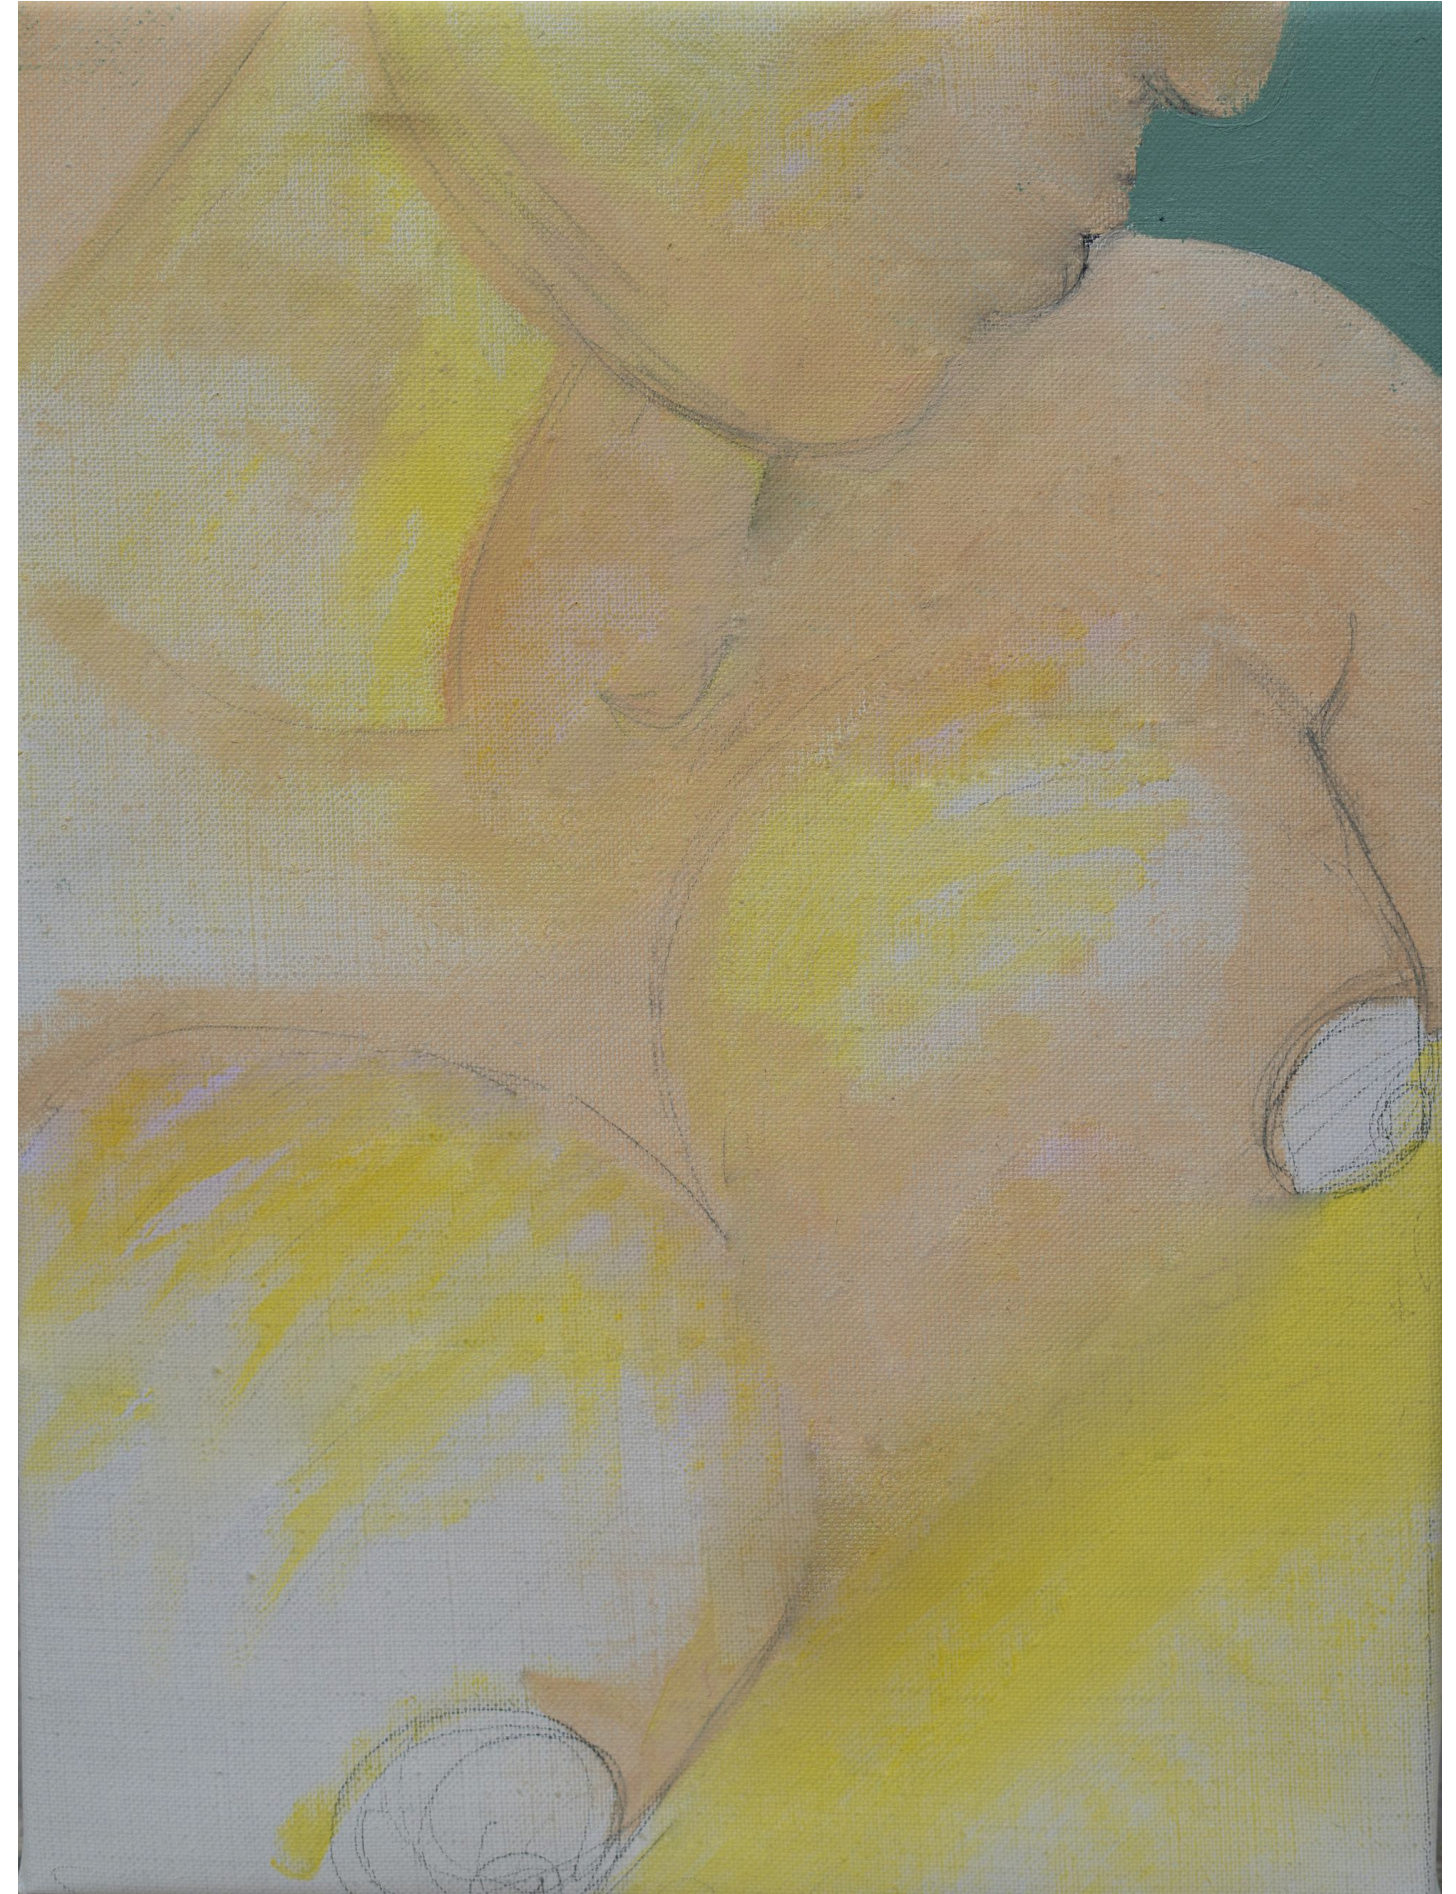

# Anna Voda

Body Poetry

TOO DANGEROUS TO LEAVE UNTOUCHED, 2025  
acrylic, oil and oil pastel on canvas, 130 x 160 x 4 cm / 51.18 x 62.99 in

WE HELD EACH OTHER NOT TO VANISH, 2025  
acrylic, oil and oil pastel on canvas, 130 x 160 x 4 cm / 51.18 x 62.99 in

I KISSED THE PART OF YOU STILL VISIBLE, 2025  
acrylic, oil on canvas 150 x 110 x 4 cm / 59.06 x 43.31 in

THE GLASS WHISPERED YOUR NAME, 2025  
acrylic, oil on canvas, oil pastel 80 x 45 cm / 31.5 x 17.72 in

YOUR SHOULDER, A WARM BLUR IN THE BLUE DUSK 2025  
acrylic, oil on canvas, oil pastel 80 x 45 cm / 31.5 x 17.72 in

WE BARELY TOUCHED. THAT WAS THE POINT, 2025  
acrylic, oil on canvas, oil pastel 80 x 60 cm / 31.5 x 23.62 in

WE BARELY TOUCHED. THAT WAS THE POINT, 2025  
acrylic, oil on canvas, oil pastel 80 x 60 cm / 31.5 x 23.62 in

TOO DANGEROUS TO LEAVE UNTOUCHED (MINI), 2025  
acrylic, oil on canvas 13,5 x 9,5 x 1 cm / 5.31 x 3.74 in