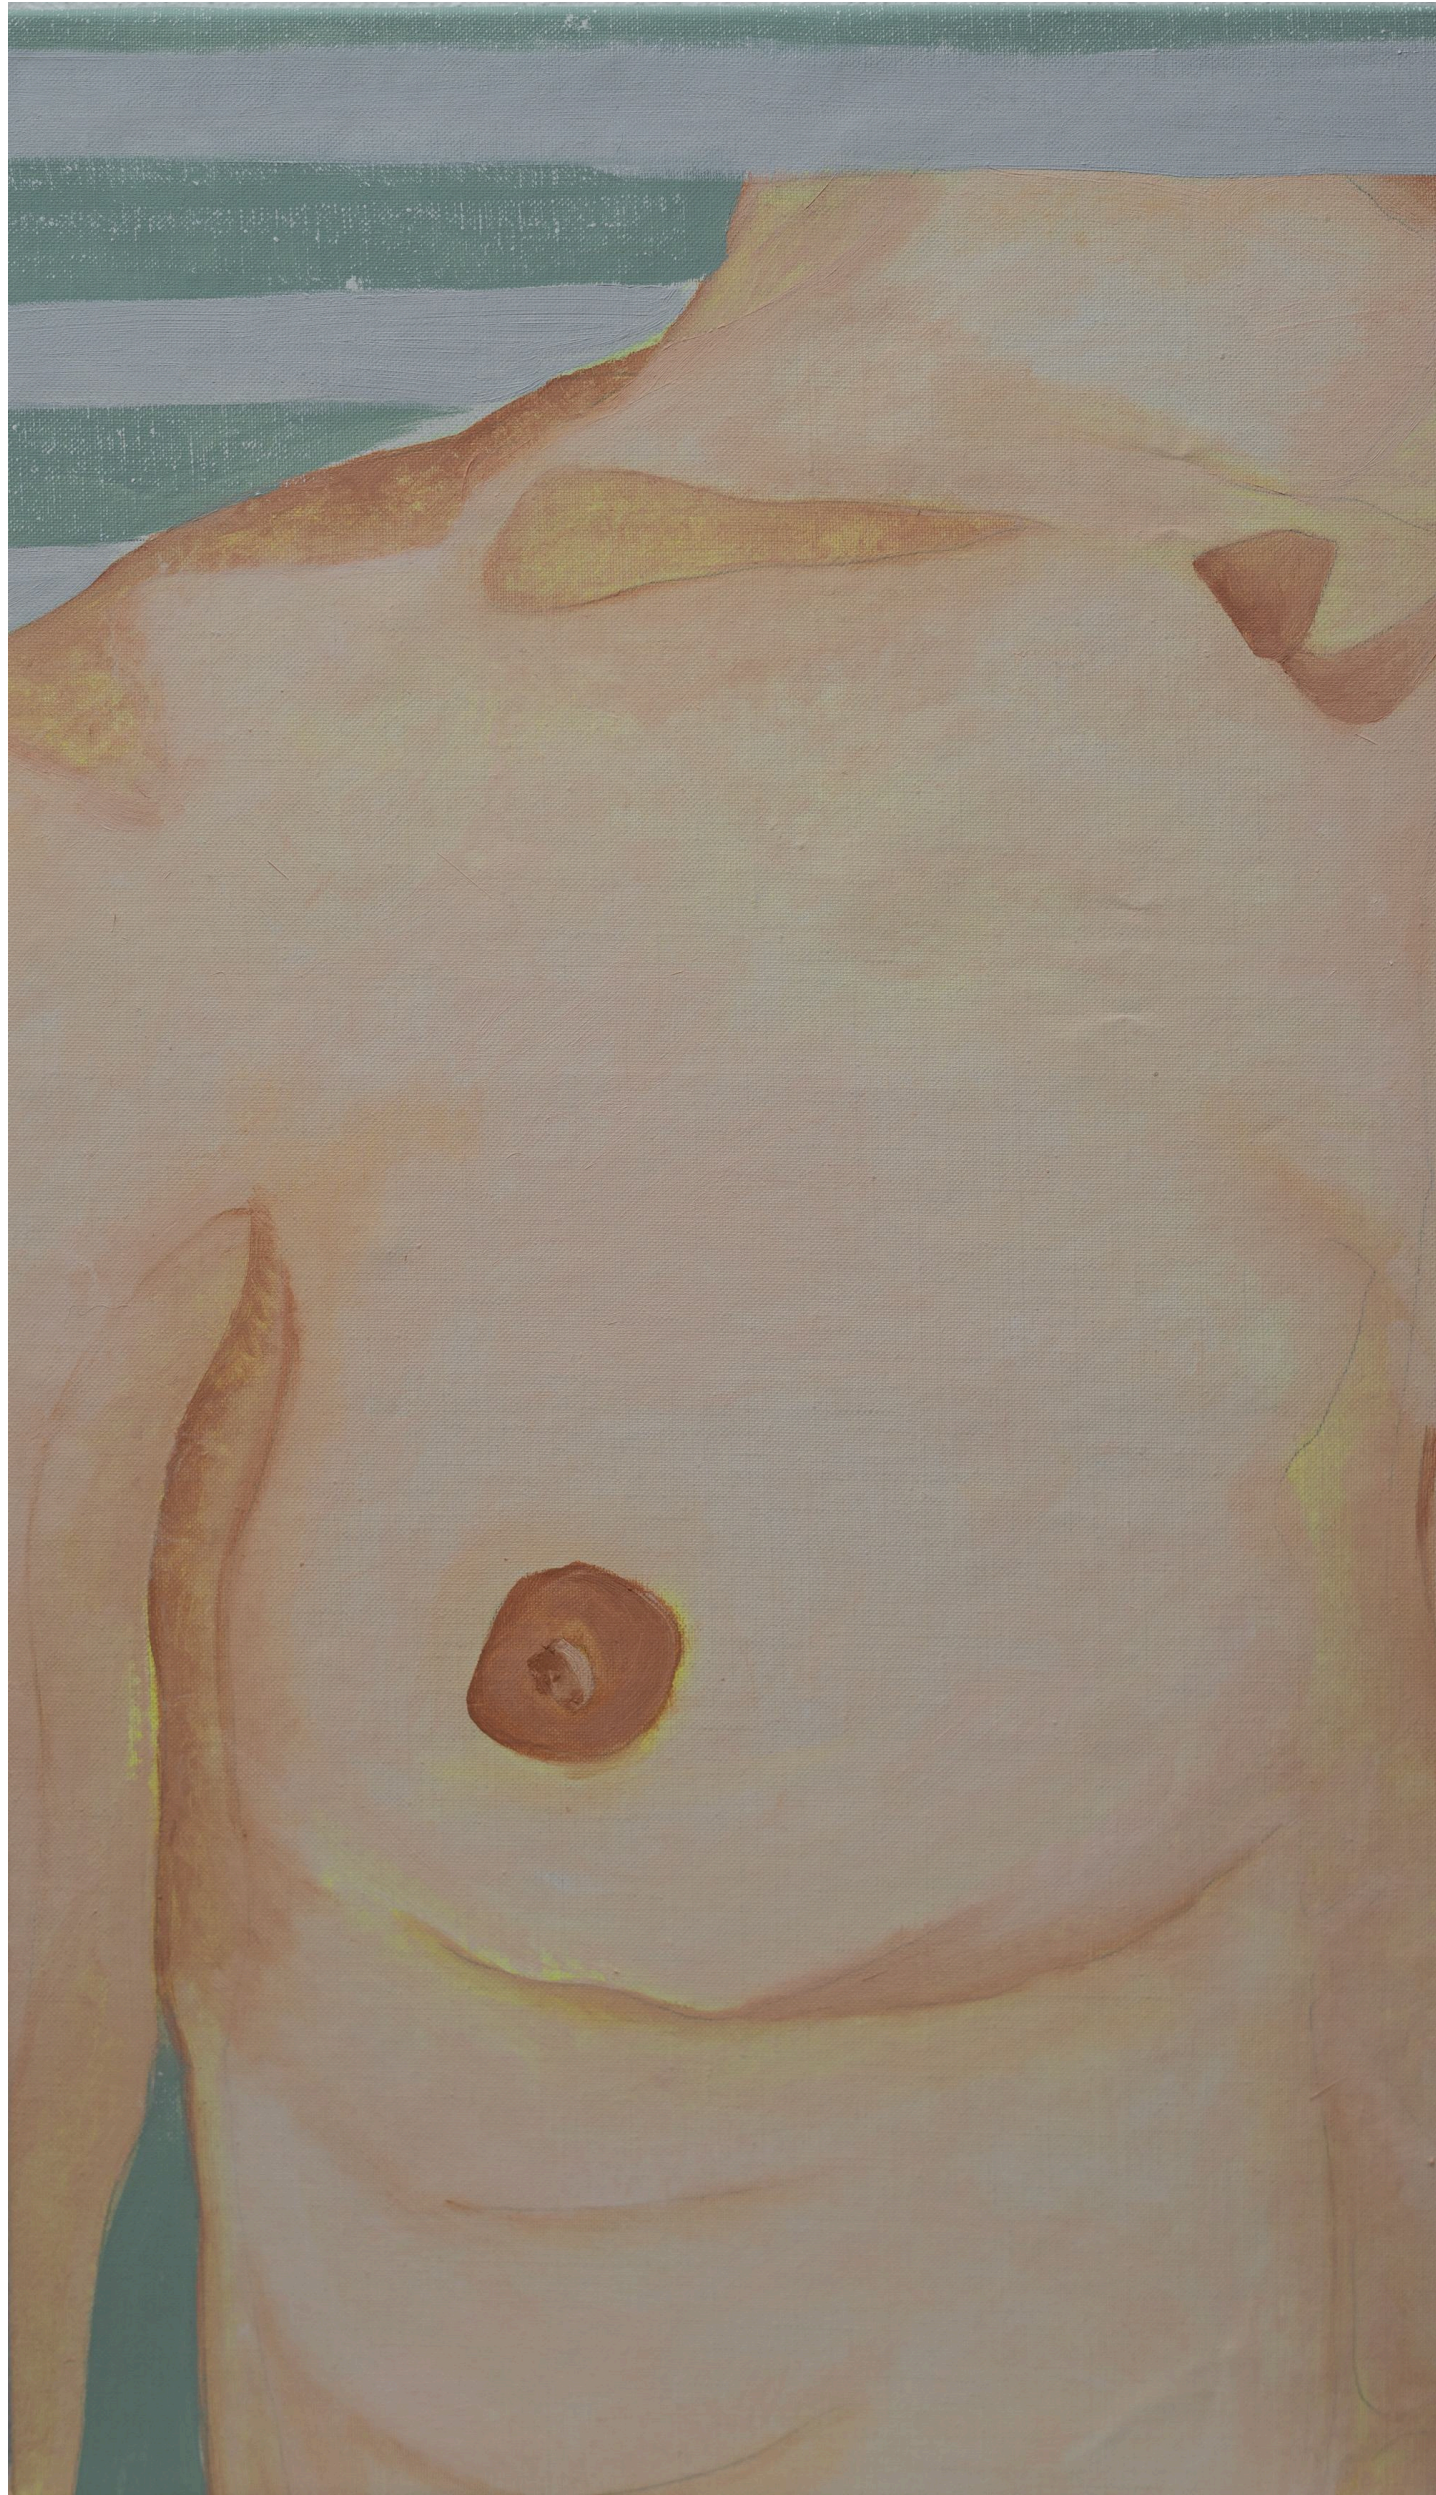

# Anna Voda

Body Poetry

TOO DANGEROUS TO LEAVE UNTOUCHED, 2025  
acrylic, oil and oil pastel on canvas, 130 x 160 x 4 cm / 51.18 x 62.99 in

WE HELD EACH OTHER NOT TO VANISH, 2025  
acrylic, oil and oil pastel on canvas, 130 x 160 x 4 cm / 51.18 x 62.99 in

YOU STOOD ACROSS THE ROOM LIKE A LINE, 2025  
acrylic, oil and oil pastel on canvas, 145 x 200 x 4 cm / 57.09 x 78.74 in

YOU SAID NOTHING — AND I BELIEVED YOU, 2025  
acrylic, oil and oil pastel on canvas, 145 x 200 x 4 cm / 57.09 x 78.74 in

I KISSED THE PART OF YOU STILL VISIBLE, 2025  
acrylic, oil on canvas 150 x 110 x 4 cm / 59.06 x 43.31 in

THE GLASS WHISPERED YOUR NAME, 2025  
acrylic, oil on canvas, oil pastel 80 x 45 cm / 31.5 x 17.72 in

YOUR SHOULDER, A WARM BLUR IN THE BLUE DUSK 2025  
acrylic, oil on canvas, oil pastel 80 x 45 cm / 31.5 x 17.72 in

WE BARELY TOUCHED. THAT WAS THE POINT, 2025  
acrylic, oil on canvas, oil pastel 80 x 60 cm / 31.5 x 23.62 in