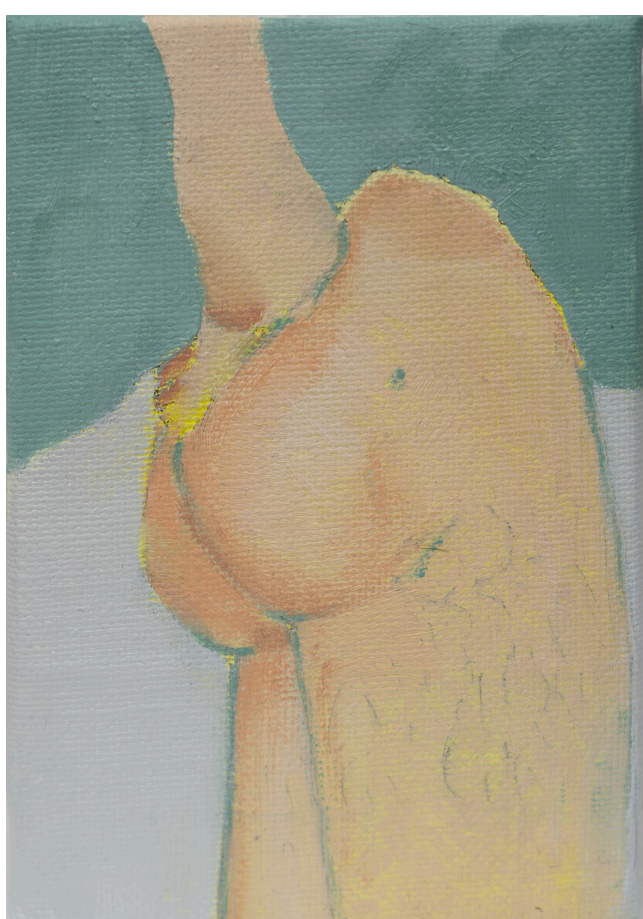

WE SHARED THE SPACE BETWEEN TOUCHES, 2025
acrylic, oil and oil pastel on canvas 27 x 22 x 1,8 cm / 10.63 x 8.74 in

I WORE YOUR HANDS LIKE JEWELRY, 2025
acrylic, oil and oil pastel on canvas 27 x 22 x 1,8 cm / 10.63 x 8.74 in