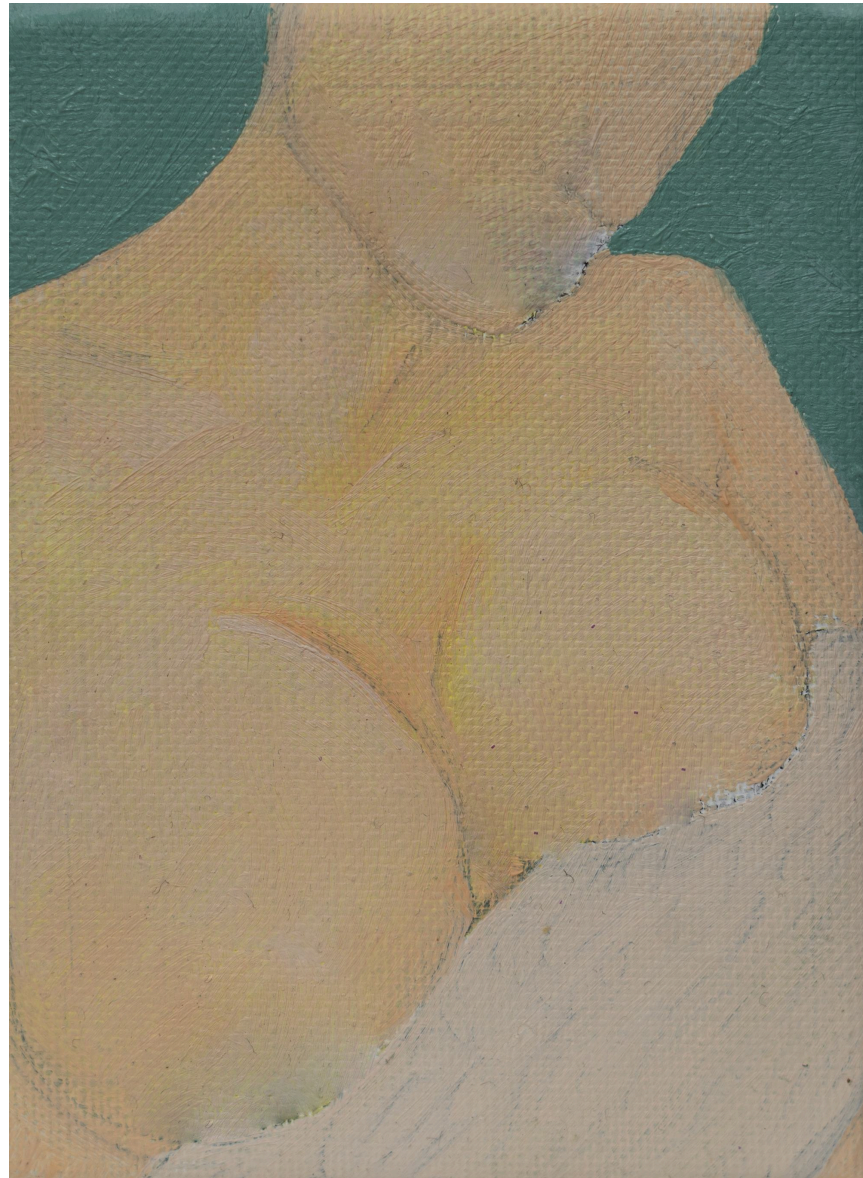

TOO DANGEROUS TO LEAVE UNTOUCHED (MINI), 2025
acrylic, oil on canvas 13,5 x 9,5 x 1 cm / 5.31 x 3.74 in